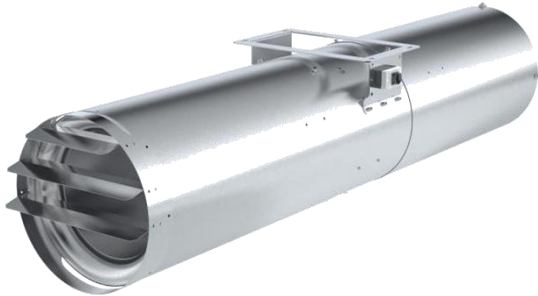

VEJE 415

Parking impulse fan.

If you are looking for a fan with a specific working point, please don't hesitate to contact us by phone +31 (0)416 391999 or email info@ventinet.nl and we will select the right fan for you.

The fans are suitable to extract smoke and hot air and are certificated following EN 12101-3:2015 in class F300.

Model	Veje 415 (R) T
Motor (standard)	Norm motor IP55 0.37 / 1.5 kW 400/3/50
Thrust	13 / 50 N
Speed	1.480 / 2.900 rpm.
Air speed	11,2 / 22,6 m/s
In max	1,25 / 3,54 A
Casing	Steel galvanized / coated in every RAL color
Application	Suitable for temperatures up to 40°C continuously and 200°C or 400°C for 120 minutes (F200/F400) or 300°C for 60 minutes (F300) Also Ambient and reversible execution