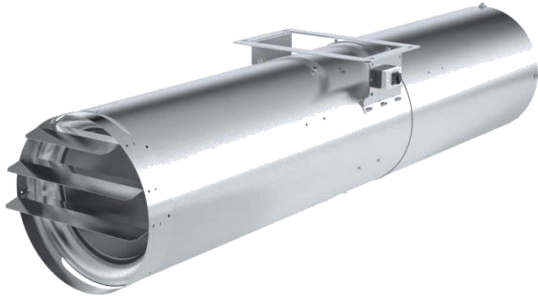

VEJE 315

Parking impulse fan.

If you are looking for a fan with a specific working point, please don't hesitate to contact us by phone +31 (0)416 391999 or email info@ventinet.nl and we will select the right fan for you.

The fans are suitable to extract smoke and hot air and are certificated following EN 12101-3:2015 in class F300.

Model	Veje 315 (R) T
Motor (standard)	Norm motor IP55 0.2 / 0.8 kW 400/3/50
Thrust	3 / 12 N
Speed	1.400 / 2.820 rpm.
Air speed	6,2 / 12,1 m/s
In max	0,6 / 1,91 A
Casing	Steel galvanized / coated in every RAL color
Application	Suitable for temperatures up to 40°C continuously and 200°C for 120 minutes (F200) or 300°C for 60 minutes (F300) Also Ambient and reversible execution