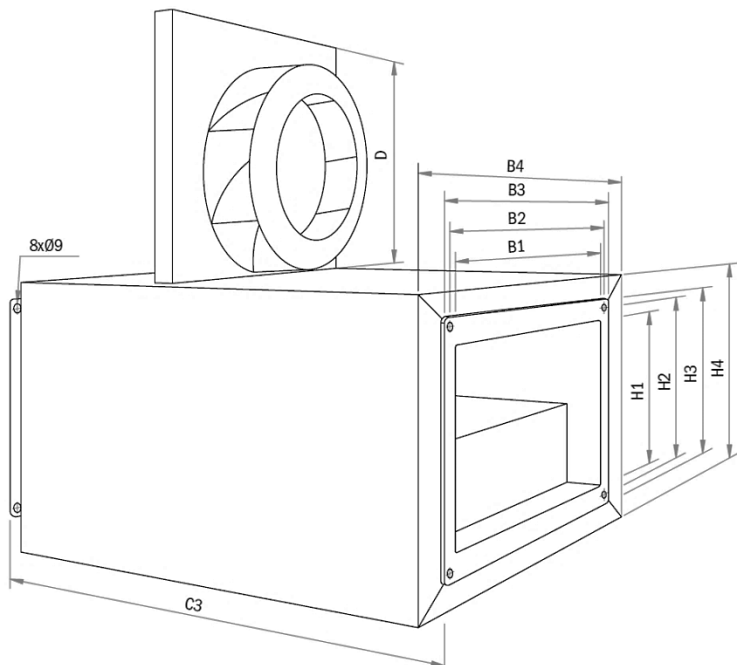

Maatindicatie VN-OKVI