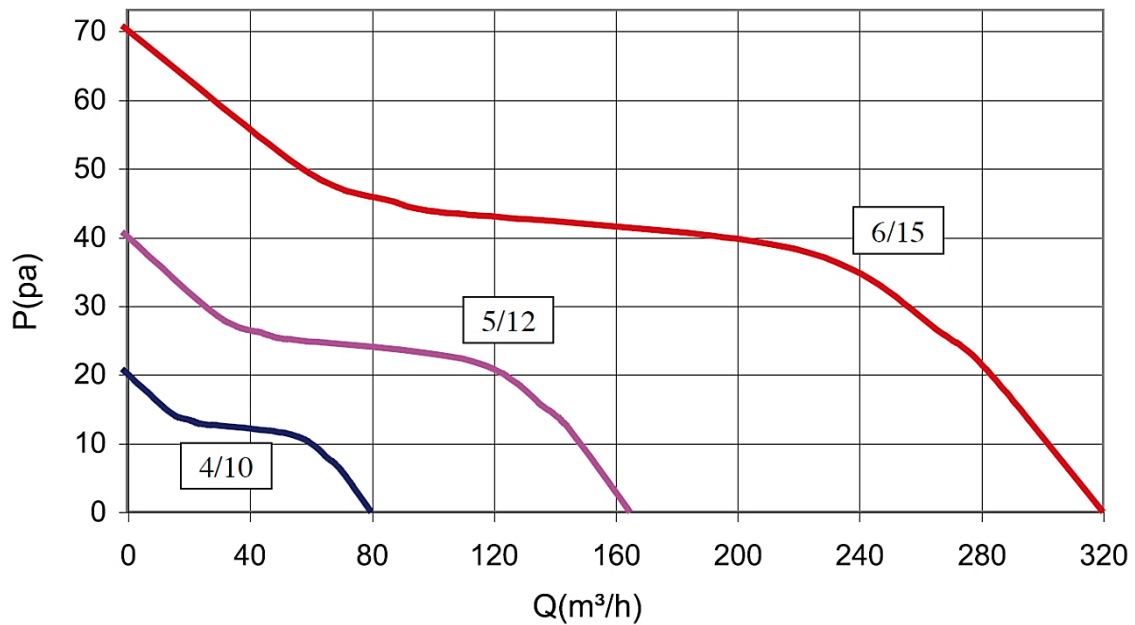

Sizes	4/12 5/12 6/15
Motor (standard)	Induction motor, 230/1/50
Capacity	up to 320 m ³ /h
Pressure	up to 70 Pa
Control	Transformer
Extra	Model (TIMER) set from 3 to 25 minutes
Accessories	Speed regulators, grids, shutters

230/1/50

Model	Capacity max. (m ³ /h)	Pressure max. (Pa stat.)	Motor (W)	dB (A)
JET 4/10	80	20	39	39
JET 4/10 TIMER	80	20	39	39
JET 5/12	165	40	43	43
JET 5/12 TIMER	165	40	43	42
JET 6/15	320	70	50	50
JET 6/15 TIMER	320	70	50	50

CURVES

Indication dimensions VN-JET

	A	B	C	D	E
JET 4/10	125	125	92	29	97
JET 5/12	150	150	102	29	118
JET 6/15	185	185	122	29	151

WALL

CEILING