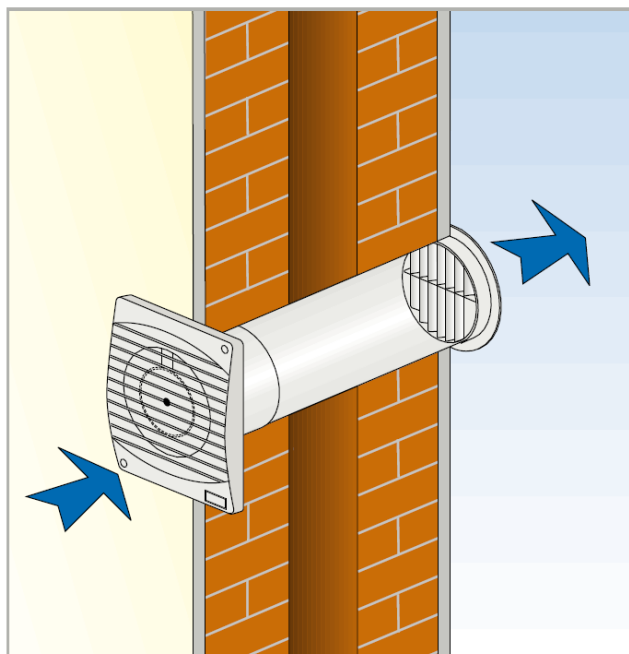

CURVES

Indication dimensions VN-JET

	A	B	C	D	E
JET 4/10	125	125	92	29	97
JET 5/12	150	150	102	29	118
JET 6/15	185	185	122	29	151

WALL

CEILING