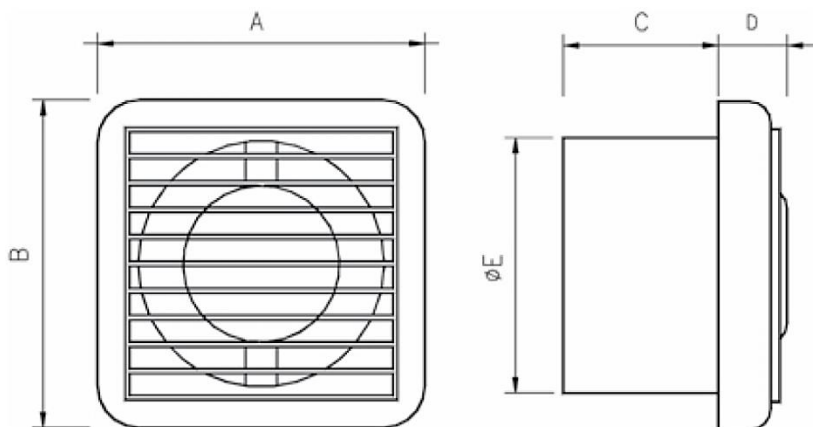

Sizes	4/12 5/12 6/15
Motor (standard)	Induction motor, 230/1/50
Capacity	up to 320 m ³ /h
Pressure	up to 70 Pa
Control	Transformer
Extra	Model (TIMER) set from 3 to 25 minutes
Accessories	Speed regulators, grids, shutters

CURVES

Indication dimensions VN-JET

	A	B	C	D	E
JET 4/10	125	125	92	29	97
JET 5/12	150	150	102	29	118
JET 6/15	185	185	122	29	151

WALL

CEILING