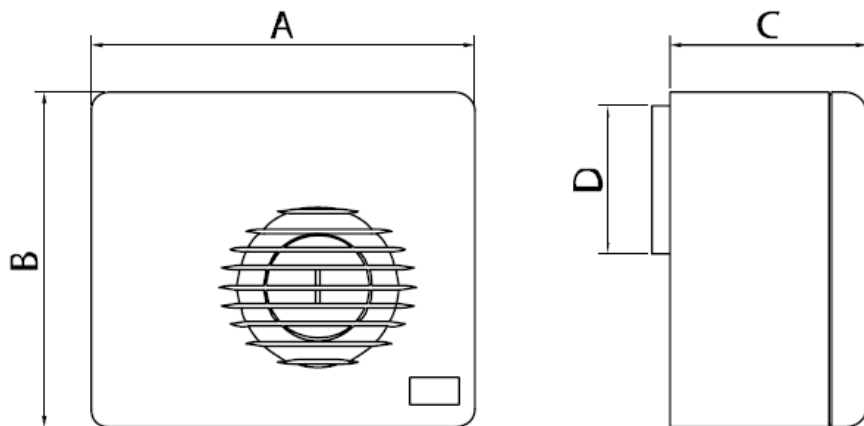

Sizes	80 / 130 / 220
Motor (standard)	Induction motor, 230/1/50
Capacity	up to 214 m ³ /h
Pressure	up to 275 Pa
Control	Transformer
Extra	Base model with shutter
Accessories	Speed regulators

230/1/50

Model	Capacity max. (m ³ /h)	Pressure max. (Pa stat.)	Motor (W)	dB (A)
CENTRY 80	80	108	23	39
CENTRY 130	130	177	29	44
CENTRY 220	214	275	29	50

CURVES

Indication dimensions VN-CENTRY

	A	B	C	D
CENTRY 100	206	180	105	80/97
CENTRY 130	237	211	113	98
CENTRY 220	304	256	139	98

WALL

CEILING