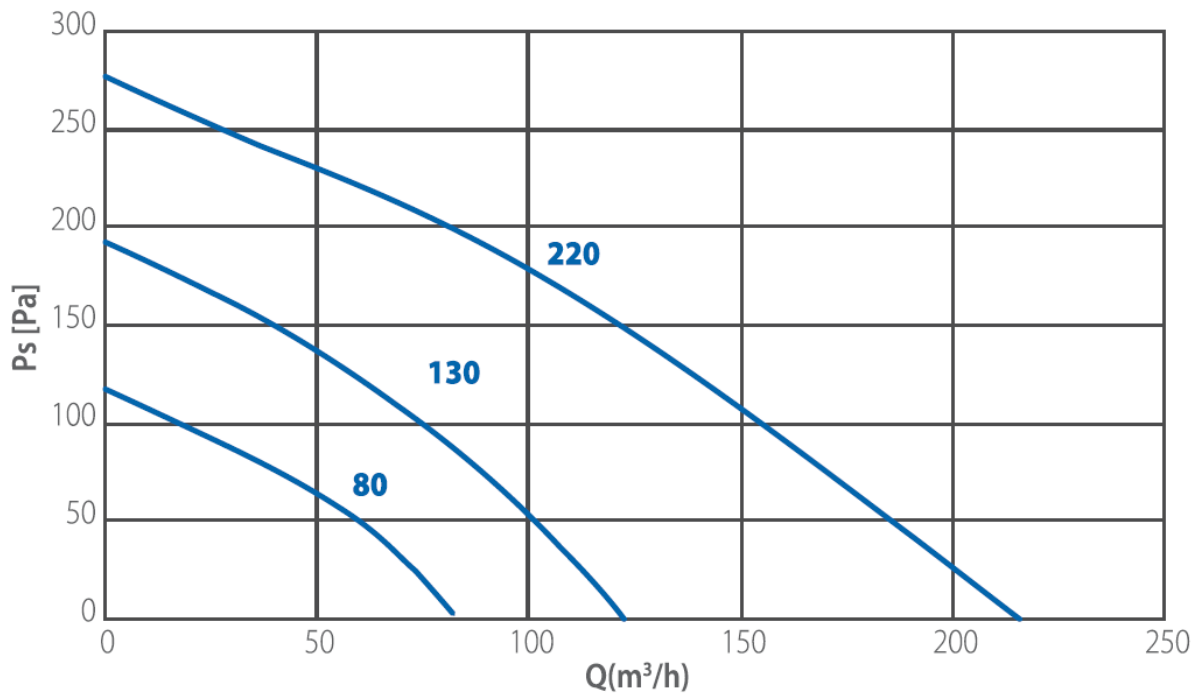

Sizes	80 / 130 / 220
Motor (standard)	Induction motor, 230/1/50
Capacity	up to 214 m ³ /h
Pressure	up to 275 Pa
Control	Transformer
Extra	Base model with shutter
Accessories	Speed regulators

230/1/50

Model	Capacity max. (m ³ /h)	Pressure max. (Pa stat.)	Motor (W)	dB (A)
CENTRY 80	80	108	23	39
CENTRY 130	130	177	29	44
CENTRY 220	214	275	29	50

CURVES

Indication dimensions VN-CENTRY

	A	B	C	D
CENTRY 100	206	180	105	80/97
CENTRY 130	237	211	113	98
CENTRY 220	304	256	139	98

WALL

CEILING