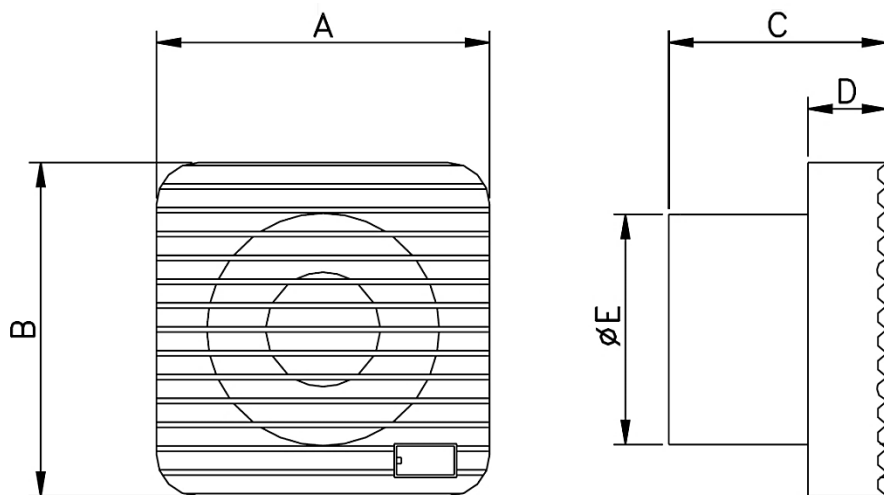

Sizes	100 / 120 / 150
Motor (standard)	Induction motor, 230/1/50
Capacity	up to 250 m ³ /h
Pressure	up to 50 Pa
Control	Transformer
Extra	Base model with outlet shutters Model (TIMER) set from 3 to 25 minutes Model (AE) with automatic shutters on the outlet
Accessories	Speed regulators, grids, shutters

CURVES

Indication dimensions VN-AXY

	A	B	C	D	E
AXY 4/10	140	140	92	33	97
AXY 5/12	160	160	103	33	119
AXY 6/15	180	180	128	33	148
AXY 4/10 AE	155	155	91	37	97

WALL

CEILING