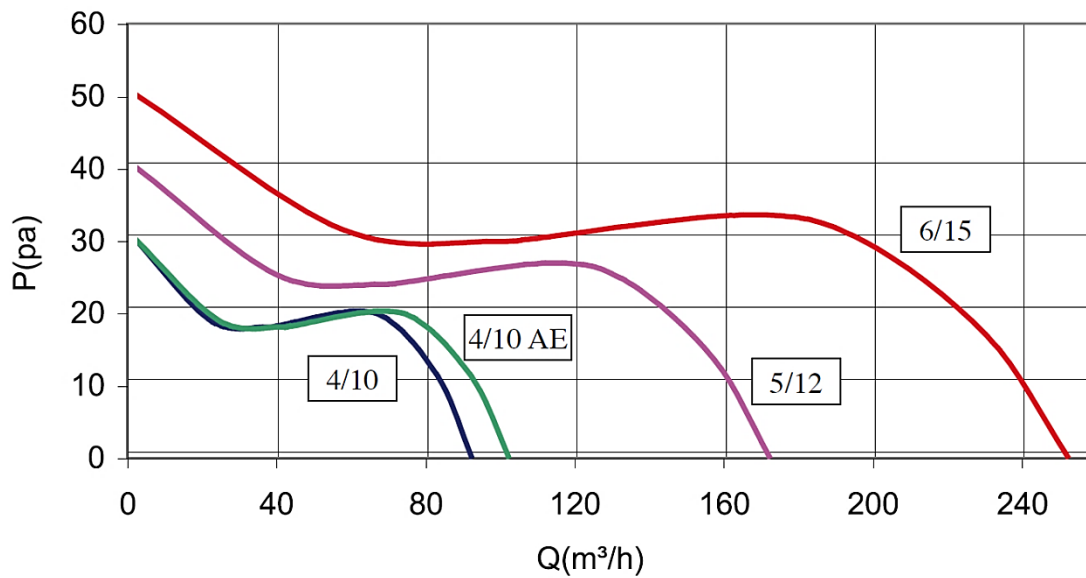

Sizes	100 / 120 / 150
Motor (standard)	Induction motor, 230/1/50
Capacity	up to 250 m ³ /h
Pressure	up to 50 Pa
Control	Transformer
Extra	Base model with outlet shutters Model (TIMER) set from 3 to 25 minutes Model (AE) with automatic shutters on the outlet
Accessories	Speed regulators, grids, shutters

230/1/50

Model	Capacity max. (m ³ /h)	Pressure max. (Pa stat.)	Motor (W)	dB (A)
AXY 4/10	90	30	11	39
AXY 5/12	170	40	15	42
AXY 6/15	250	50	25	49
AXY 4/10 TIMER	90	30	11	39
AXY 5/12 TIMER	170	40	15	42
AXY 6/15 TIMER	250	50	25	49
AXY 4/10 AE	100	30	11	39
AXY 4/10 AE TIMER	100	30	11	39

CURVES

Indication dimensions VN-AXY

	A	B	C	D	E
AXY 4/10	140	140	92	33	97
AXY 5/12	160	160	103	33	119
AXY 6/15	180	180	128	33	148
AXY 4/10 AE	155	155	91	37	97

WALL

CEILING